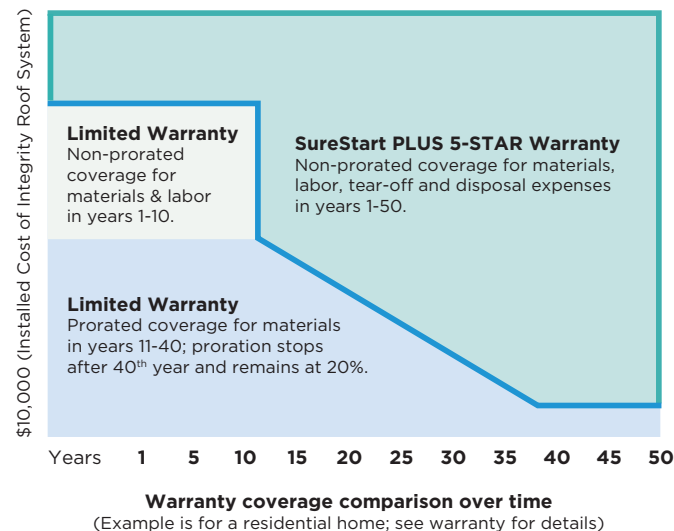

Five-Star Value

SureStart PLUS Coverage protects your investment

Example of approximate cost for an average residential reroofing project:

Installed cost of an Integrity Roof System: $10,000

Projected Replacement Cost of an Integrity Roof System (assumes 2% Annual Inflation)		Value Provided by a Typical Limited Warranty	Value Provided by SureStart PLUS 5-STAR Coverage
Year	Projected Cost	Amount Provided	Amount Provided
1	$10,200	$6,120	$10,200
5	$11,041	$6,625	$11,041
10	$12,190	$7,314	$12,190
11	$12,434	$3,233	$12,434
20	$14,859	$2,972	$14,859
30	$18,114	$2,415	$18,114
40	$22,080	$1,472	$22,080
50	$26,916	$1,794	$26,916

This example is based on most shingle manufacturers limited warranties and is for illustrative purposes only. Actual costs will vary by region and roof type.

CertainTeed's SureStart PLUS 5-STAR Coverage versus Limited Lifetime Warranty